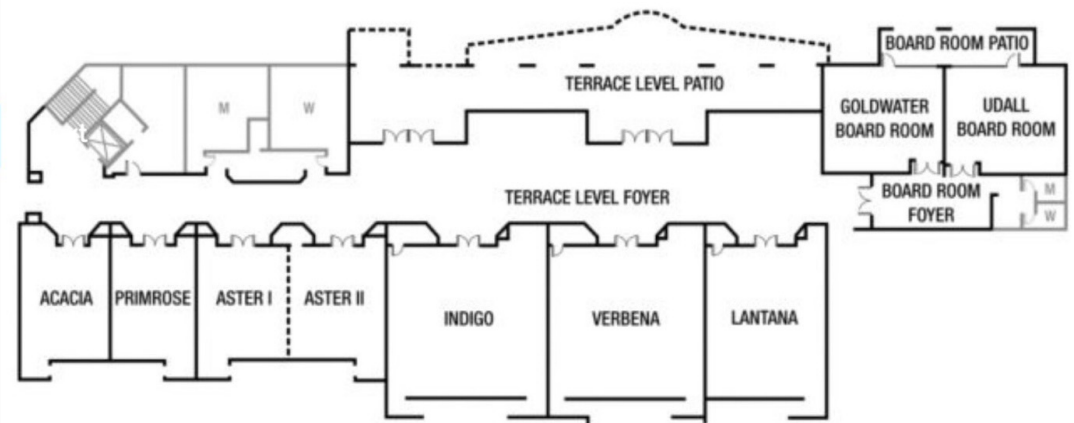

The Desert 2024

by
Vivi Magoo

MAP

TERRACE LEVEL WEST

Azul
Restaurant

TERRACE LEVEL EAST

All of our Vivi Magoo classrooms will be located on the Terrace Level this year and easy to locate!

Enter the Lobby and head down the stairs to the lower level. At the foot of the stairs, turn right (past the restaurant hostess stand), and you'll see our Terrace Foyer. The classrooms will be located off the Terrace Level Foyer.

One exception is Finger Rock III.

It's still down the same stairs to the Lower Level, however, at the foot of the stairs, turn left and head down the hallway to the Finger Rock Foyer.

You'll find Finger Rock III on the left side of the hallway – the first classroom on the left as you pass the restaurant